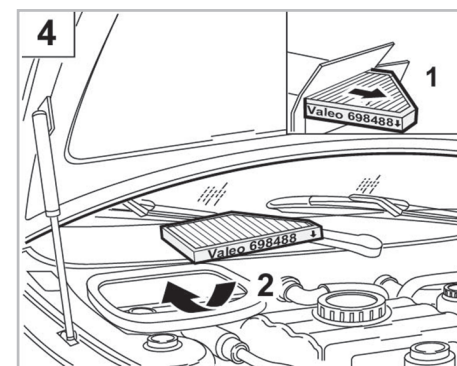

COMFORT

particle filter

698488

FH407

PA

WANT TO KNOW MORE?

www.valeo-techassist.com

FOR
PEUGEOT 206 A/C+ (09/98 >)