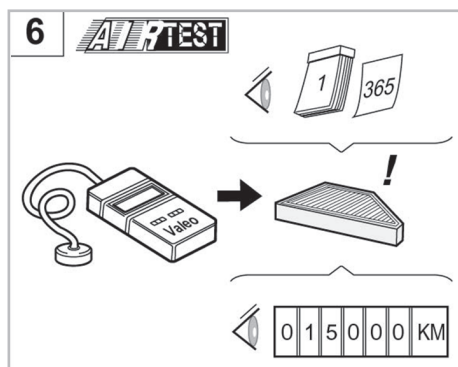

COMFORT

particle filter

698488

FH407

PA

WANT TO KNOW MORE?

www.valeo-techassist.com

FOR
PEUGEOT 206 A/C+ (09/98 >)