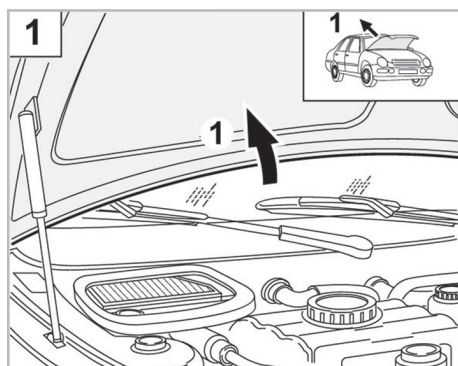

COMFORT

particle filter

698488

FH407

PA

WANT TO KNOW MORE?

www.valeo-techassist.com

FOR
PEUGEOT 206 A/C+ (09/98 >)