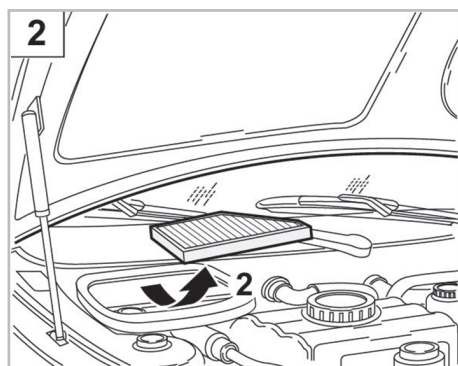

COMFORT

particle filter

698488

FH407

PA

WANT TO KNOW MORE?

www.valeo-techassist.com

FOR
PEUGEOT 206 A/C+ (09/98 >)