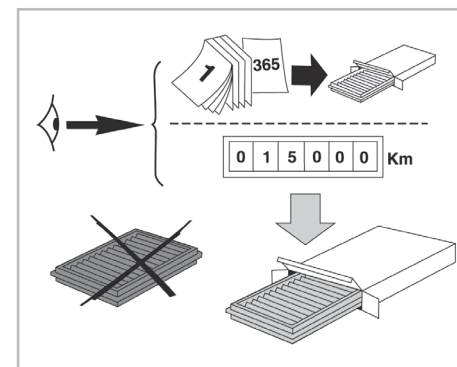

COMFORT

particle filter

698488

FH407

PA

WANT TO KNOW MORE?

www.valeo-techassist.com

FOR
PEUGEOT 206 A/C+ (09/98 >)