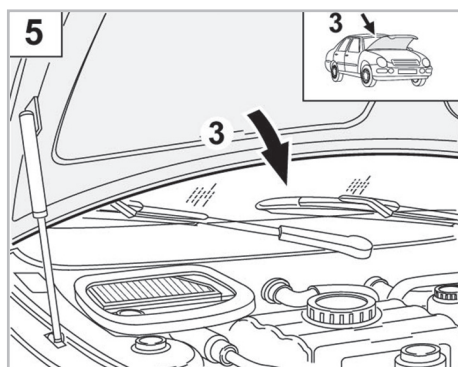

COMFORT

particle filter

698488

FH407

PA

WANT TO KNOW MORE?

www.valeo-techassist.com

FOR
PEUGEOT 206 A/C+ (09/98 >)